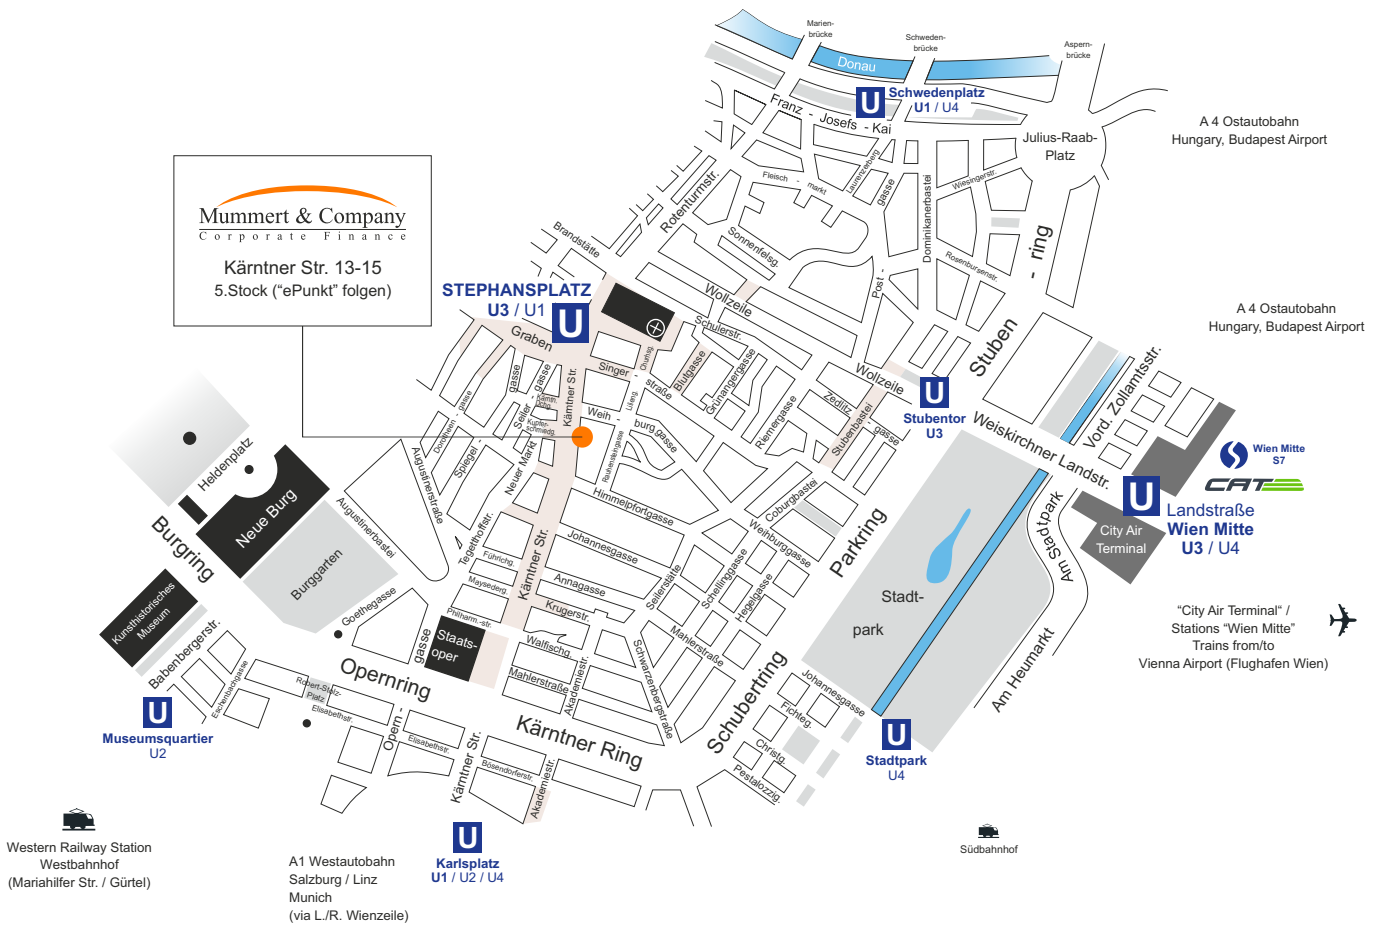

Directions Vienna

Vienna City (Enlargement)

Have a good trip!

From Vienna Western Railway Station (Westbahnhof):

From Vienna Airport (Flughafen Wien):